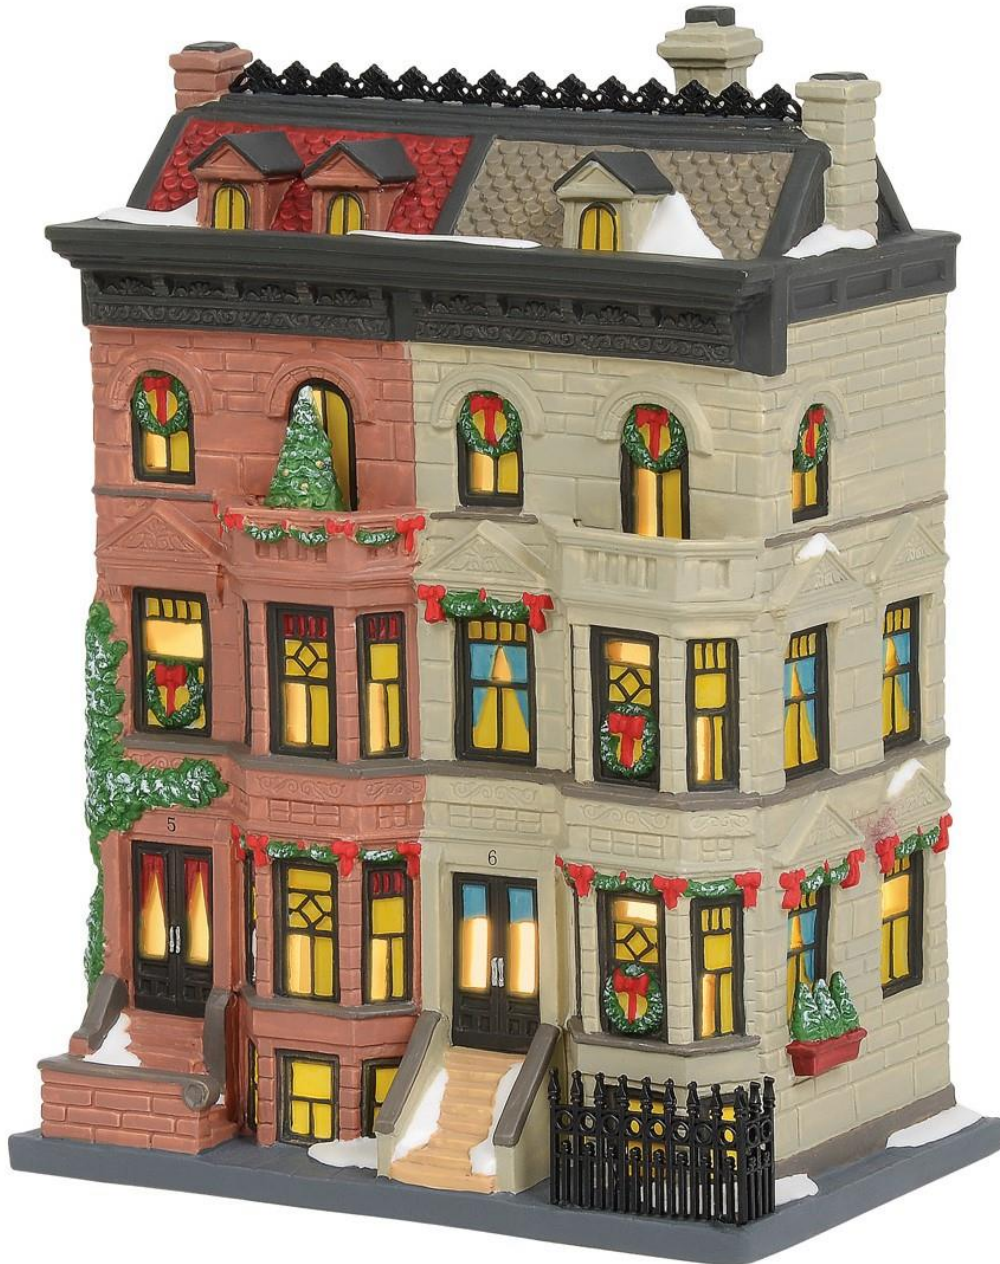

6003055
Upper Westside Brownstones
$135.00