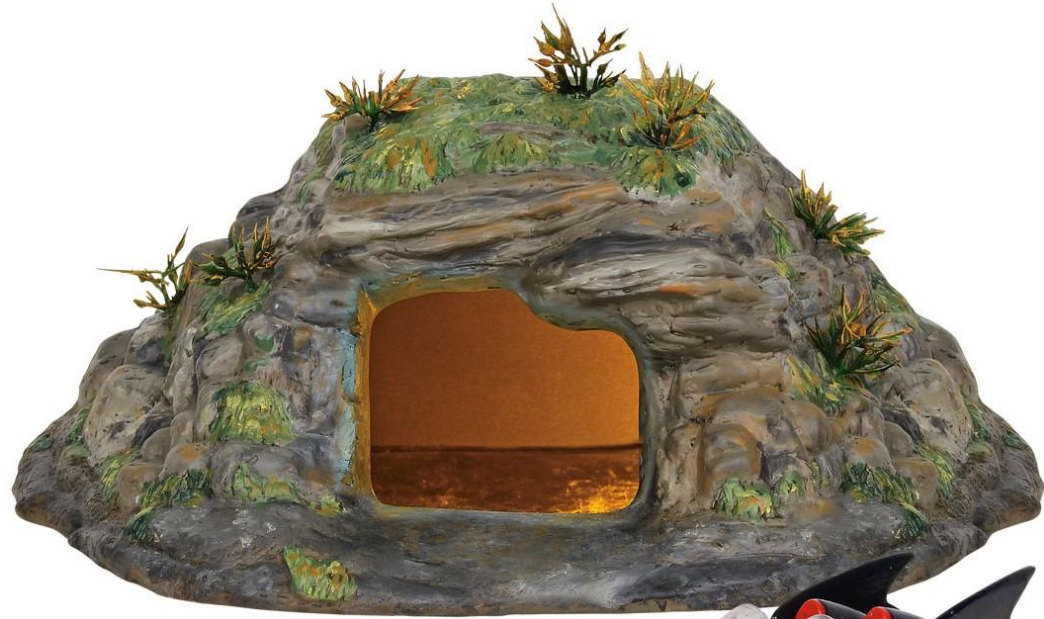

Includes Lit Building, "Bruce Wayne & Alfred" accessory & Gate

\$240.00

JAN
2019

DC COMICS™

DEPARTMENT  64

6003756
Batman & Robin
\$32.50

6003757
The Batcave
Set of 2, Includes Batcave & Batmobile
\$125.00

A CHRISTMAS STORY