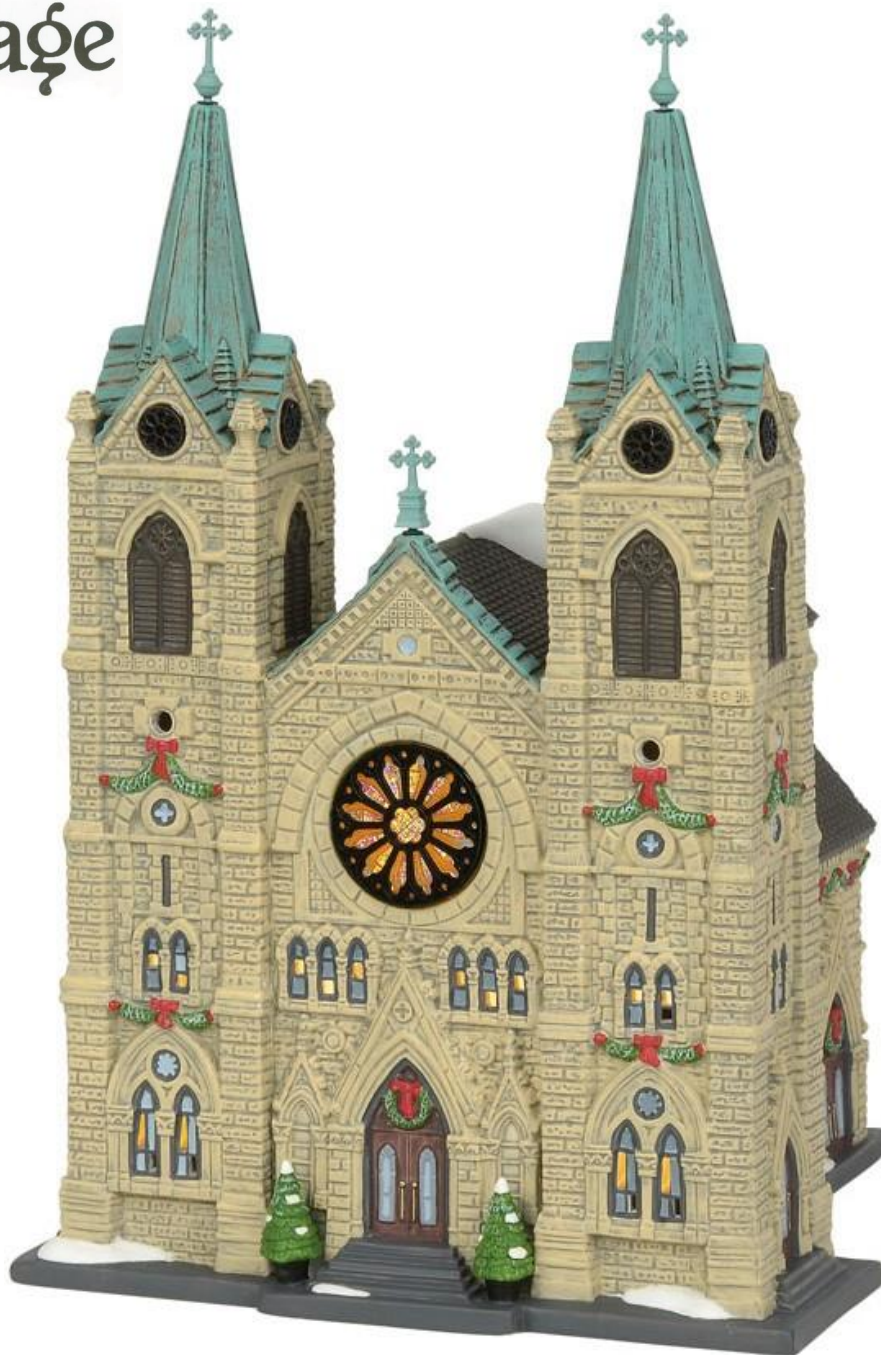

CHRISTMAS IN THE CITY® SERIES

DEPARTMENT 

Village

27

6003055
Upper Westside Brownstones
\$135.00

6003061
Baby's First Shopping Trip
\$32.50

6003054
St. Thomas Cathedral
\$160.00

6003060
Angels Heard On High
\$32.50