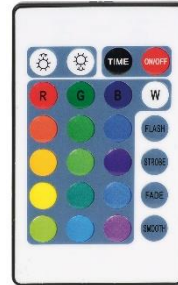

6003224

String of 20 Color Changing LED Lights
Set of 2, includes Remote

$22.50